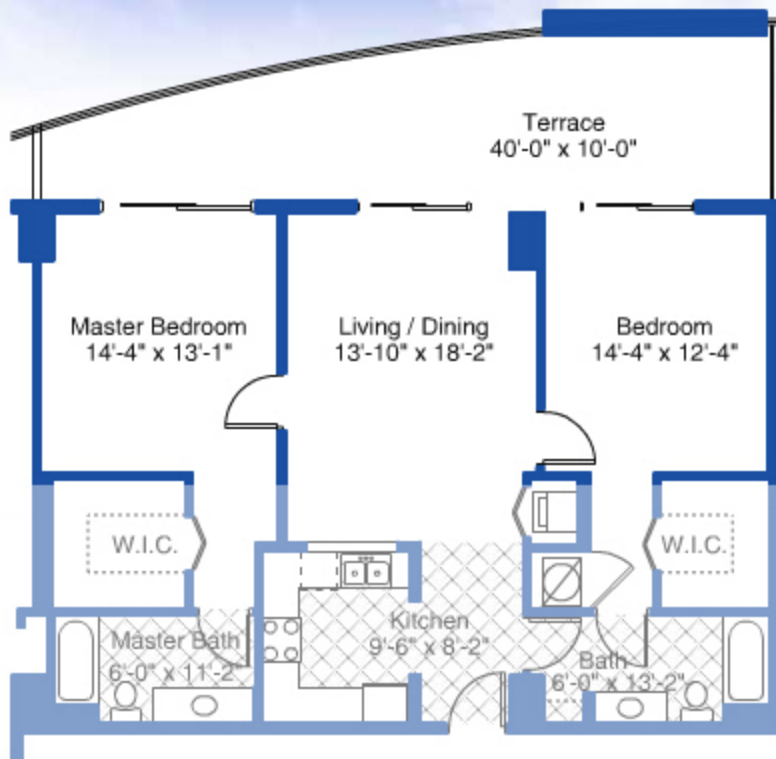

THALLASSA (sea) Two Bedroom

Interior 1188 Sq. Ft.
Terrace 1 324 Sq. Ft.

Total Residence 1512 Sq. Ft.

Floors 30 - 35

All balconies vary according to models.

BACK

SKYLINE

on Brickell