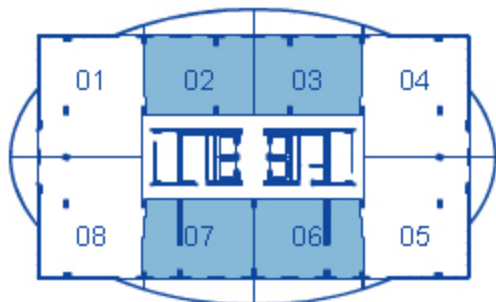

THALLASSA (sea) Two Bedroom

Interior 1188 Sq. Ft.
Terrace 1 324 Sq. Ft.

Total Residence 1512 Sq. Ft.

Floors 30 - 35

All balconies vary according to models.

BACK

SKYLINE

on Brickell