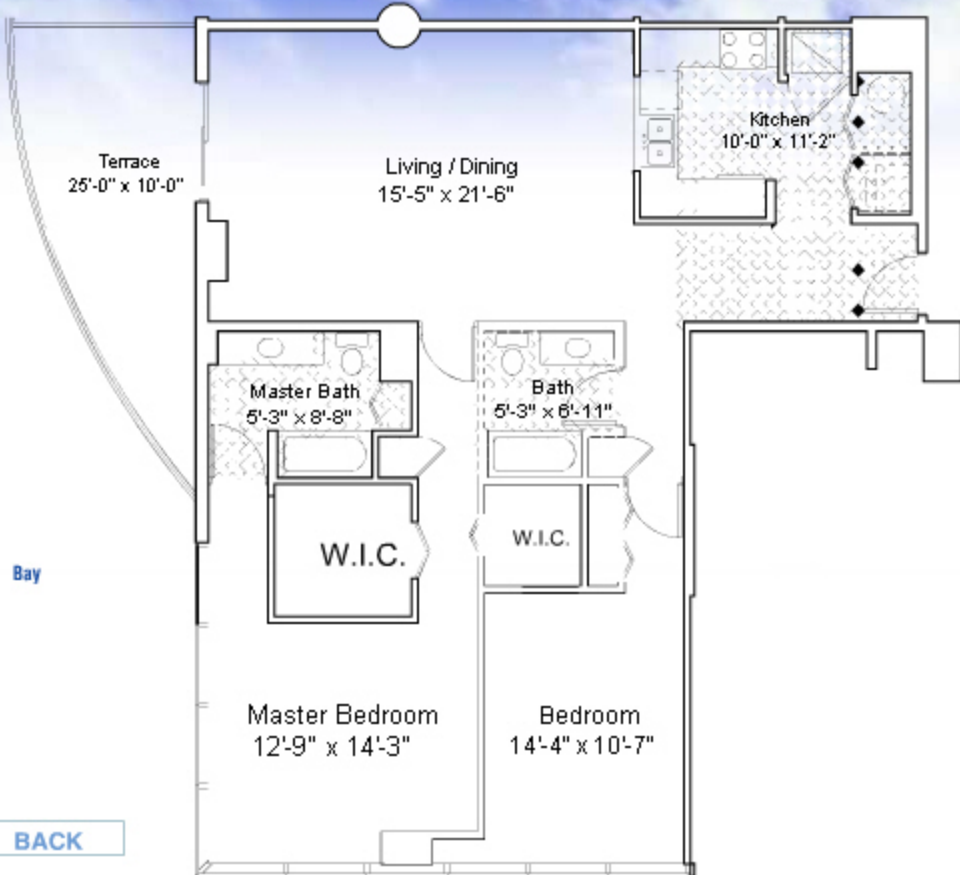

HELLIOS (sun)
Two Bedroom

Interior 1367 Sq. Ft.
Terrace 1 168 Sq. Ft.

Total Residence 1535 Sq. Ft.

Floors 3 - 28

All balconies vary according to models.

BACK

SKYLINE

on Brickell