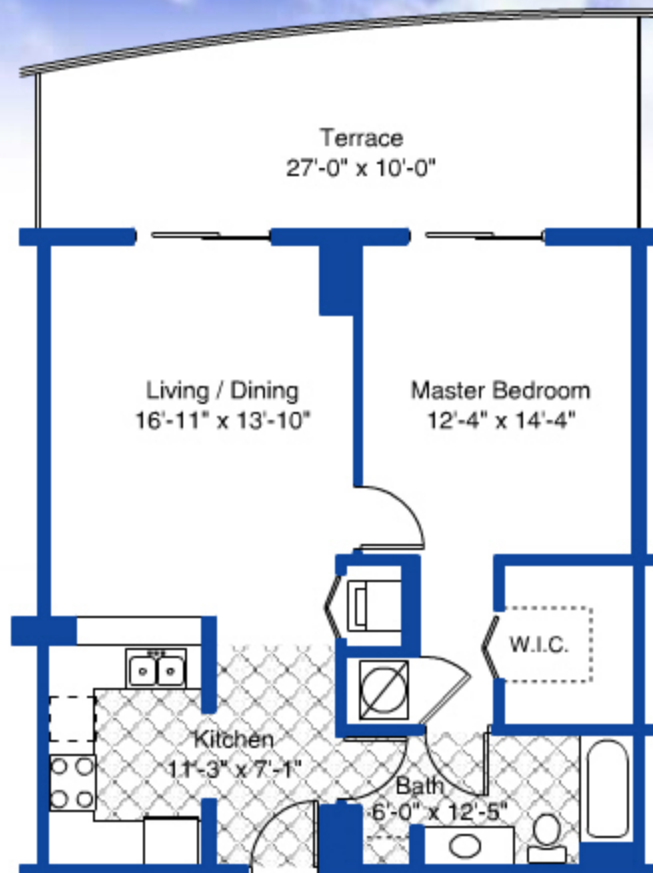

ASTRA(stars) One Bedroom

Interior 791 Sq. Ft.
Terrace 1 243 Sq. Ft.

Total Residence 1034 Sq. Ft.

Floors 3 - 29

All balconies vary according to models.

[BACK](#)

SKYLINE

on Brickell